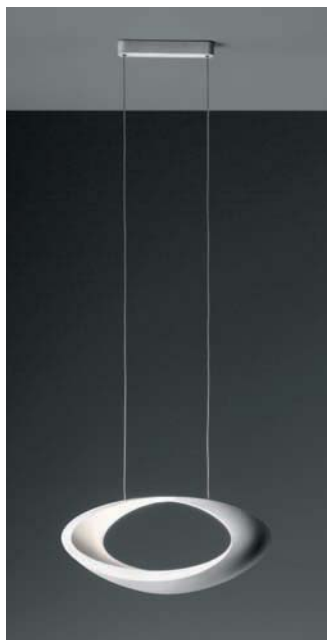

Cabildo sospensione

Halogen max 1x300W (R7s)
QT-DE 12, included.

IP 20