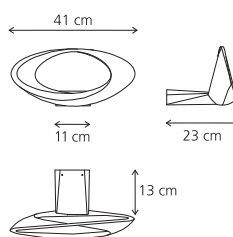

Cabildo parete

Halogen max 1x300W (R7s)
QT-DE 12, included

Metal halide 1x70W (G 8,5)
HIT electronic ballast

IP 20